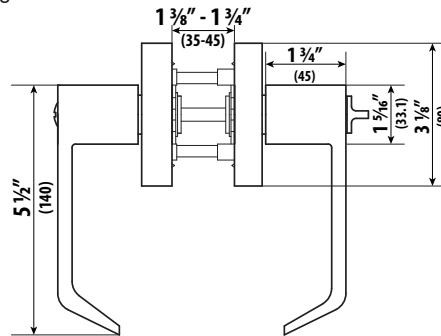

INDLEV-20 SERIES
LIGHT COMMERCIAL GRADE
PRIVACY INDICATOR LEVERSET

Red (**IN USE**) and Green (**VACANT**) Indicator

Inside Thumbturn

both 2 3/8" Backset and 2 3/4" Backset packed standard
Emergency Slot available for emergency opening
Packed with plastic filler for 1 1/8" wide door preparations

SPECIFICATIONS

TRIM

Stainless Steel Rose Cover and Aluminum Lever.

DOOR RANGES

Adjustable 1 3/8" (35mm) to 1 3/4" (45mm) door thickness.

BACKSET

Packed Standard with both 2 3/8" and 2 3/4" Backset

LATCH FACEPLATE

Standard 2 1/4" x 1" packed with 1 1/8" plastic filler to convert 1" face plate to 1 1/8" wide door preparations.

BORE DIAMETER

1" for latch, 2 1/8" for lock housing.

STRIKE

ASA478 ANSI Strike Standard.

FINISH

INDLEV-20 is available in stock in US26D, US26, US19, US10B, and US3 finishes.

EMERGENCY SLOT

It has an emergency slot on the outside trim to unlock the door in case of emergency.

HANDING

Reversible for left and right door application.