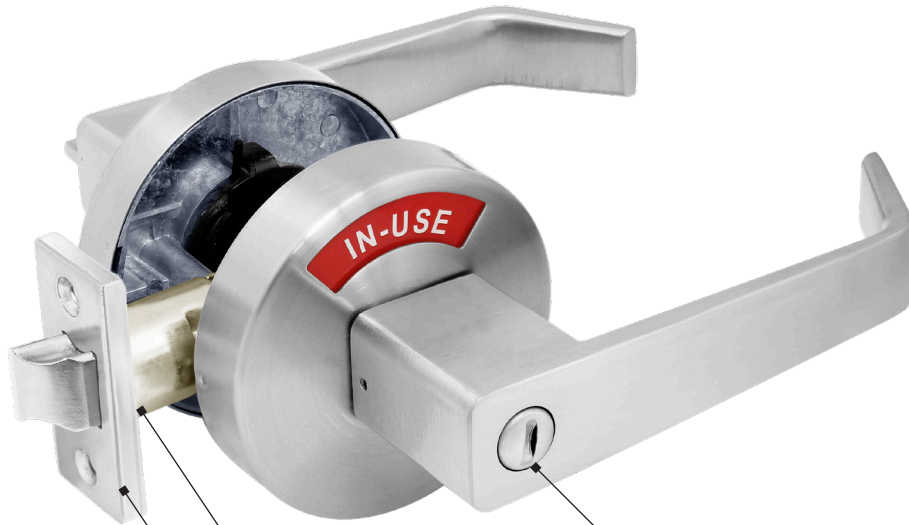

INDLEV-20 SERIES
LIGHT COMMERCIAL GRADE
PRIVACY INDICATOR LEVERSET

Red (**IN USE**) and Green (**VACANT**) Indicator

Inside Thumbturn

both 2 3/8" Backset and 2 3/4" Backset packed standard
Emergency Slot available for emergency opening
Packed with plastic filler for 1 1/8" wide door preparations

SPECIFICATIONS

TRIM

Stainless Steel Rose Cover and Aluminum Lever.

DOOR RANGES

Adjustable 1 3/8" (35mm) to 1 3/4" (45mm) door thickness.

BACKSET

Packed Standard with both 2 3/8" and 2 3/4" Backset

LATCH FACEPLATE

Standard 2 1/4" x 1" packed with 1 1/8" plastic filler to convert 1" face plate to 1 1/8" wide door preparations.

BORE DIAMETER

1" for latch, 2 1/8" for lock housing.

STRIKE

ASA478 ANSI Strike Standard.

FINISH

INDLEV-20 is available in stock in US26D, US26, US19, US10B, and US3 finishes.

EMERGENCY SLOT

It has an emergency slot on the outside trim to unlock the door in case of emergency.

HANDING

Reversible for left and right door application.