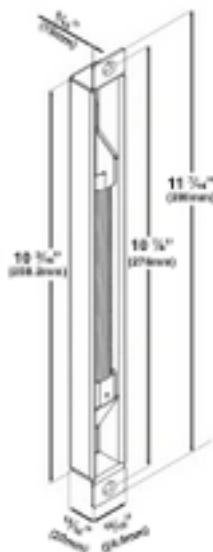

DLC40

Concealed Door Loop

- **Mortise Mounted Power Transfer Door Loop**
- Stainless Steel Flex Conduit and Case
- Square Mounting Tabs for easy recessed installation
- Dimensions: 11 ³/₁₆" L x ¹/₁₆" W x ¹/₁₆" D (290mm L x 24.5mm W x 20mm D)
- Inside Conduit Diameter: ³/₈" (10mm)
- Outside Conduit Diameter: ⁵/₁₆" (14.5mm)
- Used for Hollow Metal Doors and Frames
- 1-Year Warranty