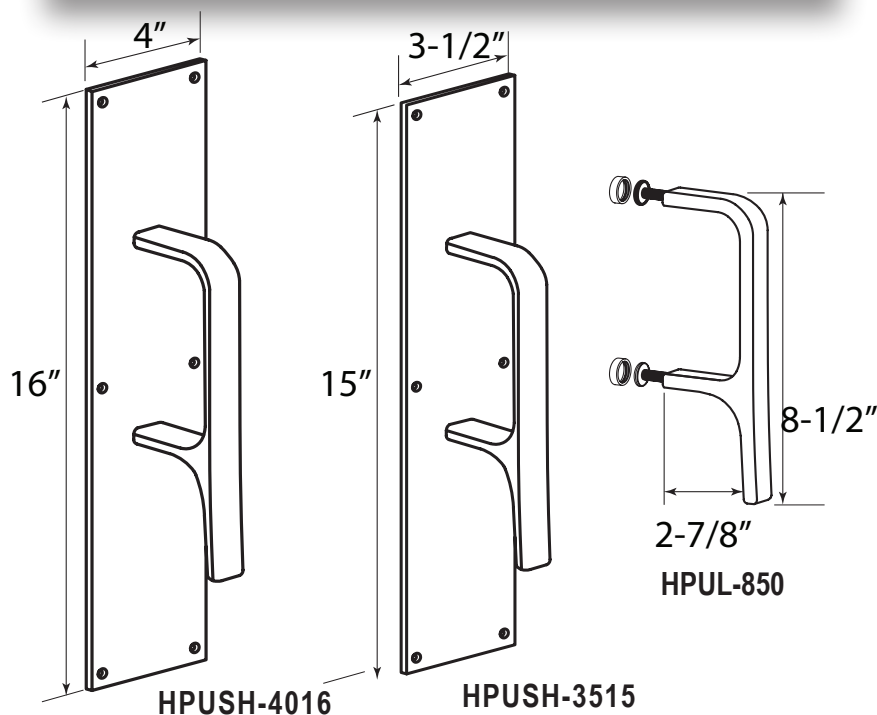

MODERN HOSPITAL DOUBLE PULL ARM

Features

- Hands-free door pull to help against the spread of Corona Virus
- with Microban Anti-Microbial Coating
- Packed with thru-bolt and finish washer for 1 3/4" thick doors
- Includes guide sticker

Material

- Aluminum

Dimensions

- **HPUL-850** (8 1/2" x 1", 5 1/4" CTC)
  Material Size: 3/8" x 1"
  Projection: 3 3/4"
- **HPUSH-3515**
  Push Plate Size: 0.050" x 3 1/2" x 15"
- **HPUSH-4016**
  Push Plate Size: 0.050" x 4" x 16"

Finishes

- **HPUL-850**
  - US1 - Black
  - US15 - Satin Nickel
  - Non-stock finishes available with factory lead time and subject to minimum order quantity. Consult Factory.
- **HPUSH-3515 / HPUSH-4016**
  - US1 - Black
  - US32D- Satin Stainless Steel

Code Compliance

- Meets ANSI 156.6 for J401 Pulls

CAL-ROYAL PRODUCTS, INC.

6605 Flotilla St., City of Commerce, CA 90040 U.S.A.
Phone: (323) 888-6601 • (800) 876-9258 • Fax: (323) 888-6699 • (800) 222-3316
Email: sales@cal-royal.com • Website: www.cal-royal.com

The illustration and technical description in this cut sheet is current as of the date in the version date on the right. Cal-Royal Product reserves the right to, and may, on occasions, make changes and/or improvements in designs and dimensions without prior notice.

2019 01
YEAR PRINTED

© Cal-Royal Products, Inc. 2019