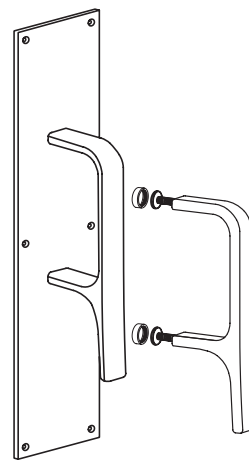

## HANDS-FREE DOOR PULL

### HELP AGAINST THE SPREAD OF CORONA VIRUS!

- ✓ Hands-free door pull to help against the spread of Corona Virus
- ✓ Prevents cross-contamination
- ✓ Perfect for offices, commercial, and industrial buildings
- ✓ Ensuring a healthy and safe surroundings
- ✓ Easy installation

**HFPUL-22**

**HFPUL-41**

**HPUL-850**

**HPUSH-3515 / HPUSH-4016**

ITEM #	DESCRIPTION	FINISH	LIST PRICE EACH	IP QTY	MC QTY
<b>HFPUL-22</b>	Hands-Free WRIST Door Pull	ALUM US1	\$14.50	1	80
<b>HFPUL-41</b>	Hands-Free FOOT Door Pull	US1	14.50		
<b>HPUL-850</b>	Modern Hospital Double Pull Arm with Microban Anti-Microbial Coating	US15	66.00	1	25
		US1	76.00		
		NON-STOCK			
<b>HPUSH-3515</b>	Modern Hospital Double Pull Arm with Push Plate; 0.050" x 3 1/2" x 15"	US32D	79.33	1	25
		US1	105.29		
<b>HPUSH-4016</b>	Modern Hospital Double Pull Arm with Push Plate; 0.050" x 4" x 16"	US32D	80.32	1	25
		US1	110.19		