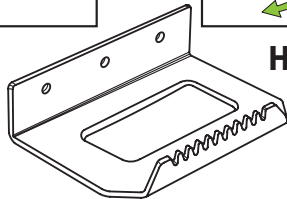

### HELP AGAINST THE SPREAD OF CORONA VIRUS!

- ✓ Hands-free door pull to help against the spread of Corona Virus
- ✓ Prevents cross-contamination
- ✓ Perfect for offices, commercial, and industrial buildings
- ✓ Ensuring a healthy and safe surroundings
- ✓ Easy installation

**HFPUL-22**

**HFPUL-41**

**HPUL-850**

**HPUSH-3515 / HPUSH-4016**

ITEM #	DESCRIPTION	FINISH	LIST PRICE EACH	IP QTY	MC QTY
<b>HFPUL-22</b>	Hands-Free WRIST Door Pull	ALUM US1	\$14.50	1	80
<b>HFPUL-41</b>	Hands-Free FOOT Door Pull	US1	14.50		
<b>HPUL-850</b>	Modern Hospital Double Pull Arm with Microban Anti-Microbial Coating	US15	66.00	1	25
		US1	76.00		
		NON-STOCK			
<b>HPUSH-3515</b>	Modern Hospital Double Pull Arm with Push Plate; 0.050" x 3 1/2" x 15"	US32D	79.33	1	25
		US1	105.29		
<b>HPUSH-4016</b>	Modern Hospital Double Pull Arm with Push Plate; 0.050" x 4" x 16"	US32D	80.32	1	25
		US1	110.19		