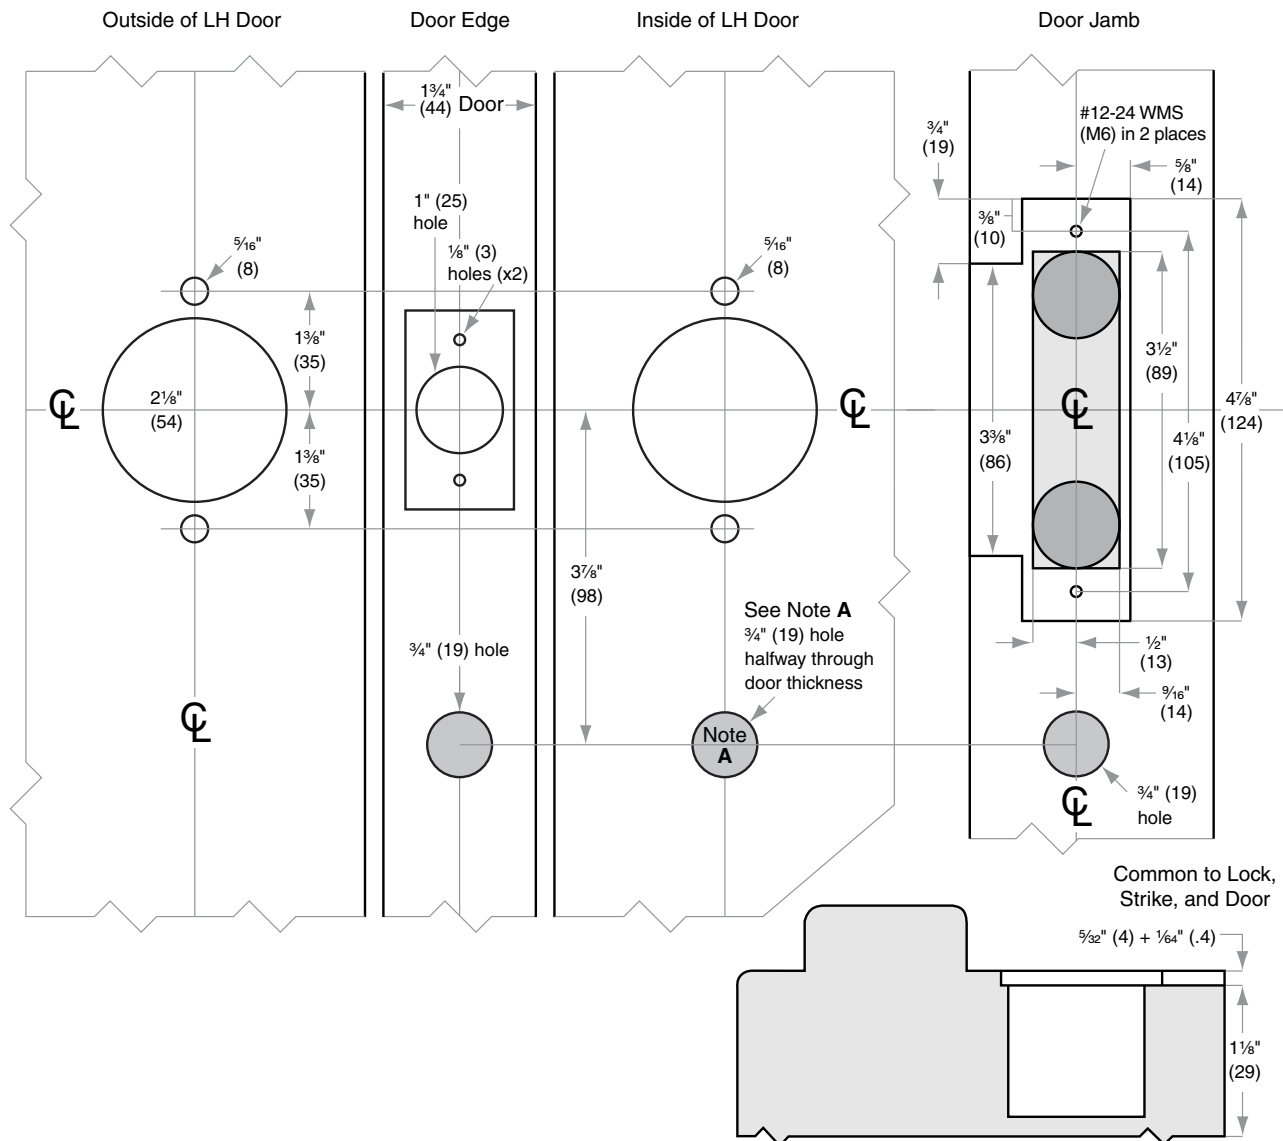

## Model NDEB

Door Type: Wood or composite, flat  
 Trim: Sectional  
 Backset: 2¾" (70 mm)

**Note A:**  
 Drill only halfway through door thickness. Do NOT drill through outside face of door.

### Left Hand (LH) Door Shown

Dimensions shown in parentheses ( ) are in millimeters.

© 2020 Allegion  
 NDEB1 Rev.05/20  
 us.allegion.com

**DRAWING IS NOT TO SCALE!**  
**Customer service: 877-671-7011**  
**We can help you find the correct guide for your product and application!**

## Model NDEB

Door Type: Metal  
 Trim: Sectional  
 Backset: 2¾" (70 mm)

**Note A:**  
 Do NOT drill through outside  
 face of door.

### Left Hand (LH) Door Shown

Dimensions shown in parentheses ( ) are in millimeters.

© 2020 Allegion  
 NDEB2 Rev.05/20  
 us.allegion.com

**DRAWING IS NOT TO SCALE!**  
**Customer service: 877-671-7011**  
**We can help you find the correct guide for your product and application!**