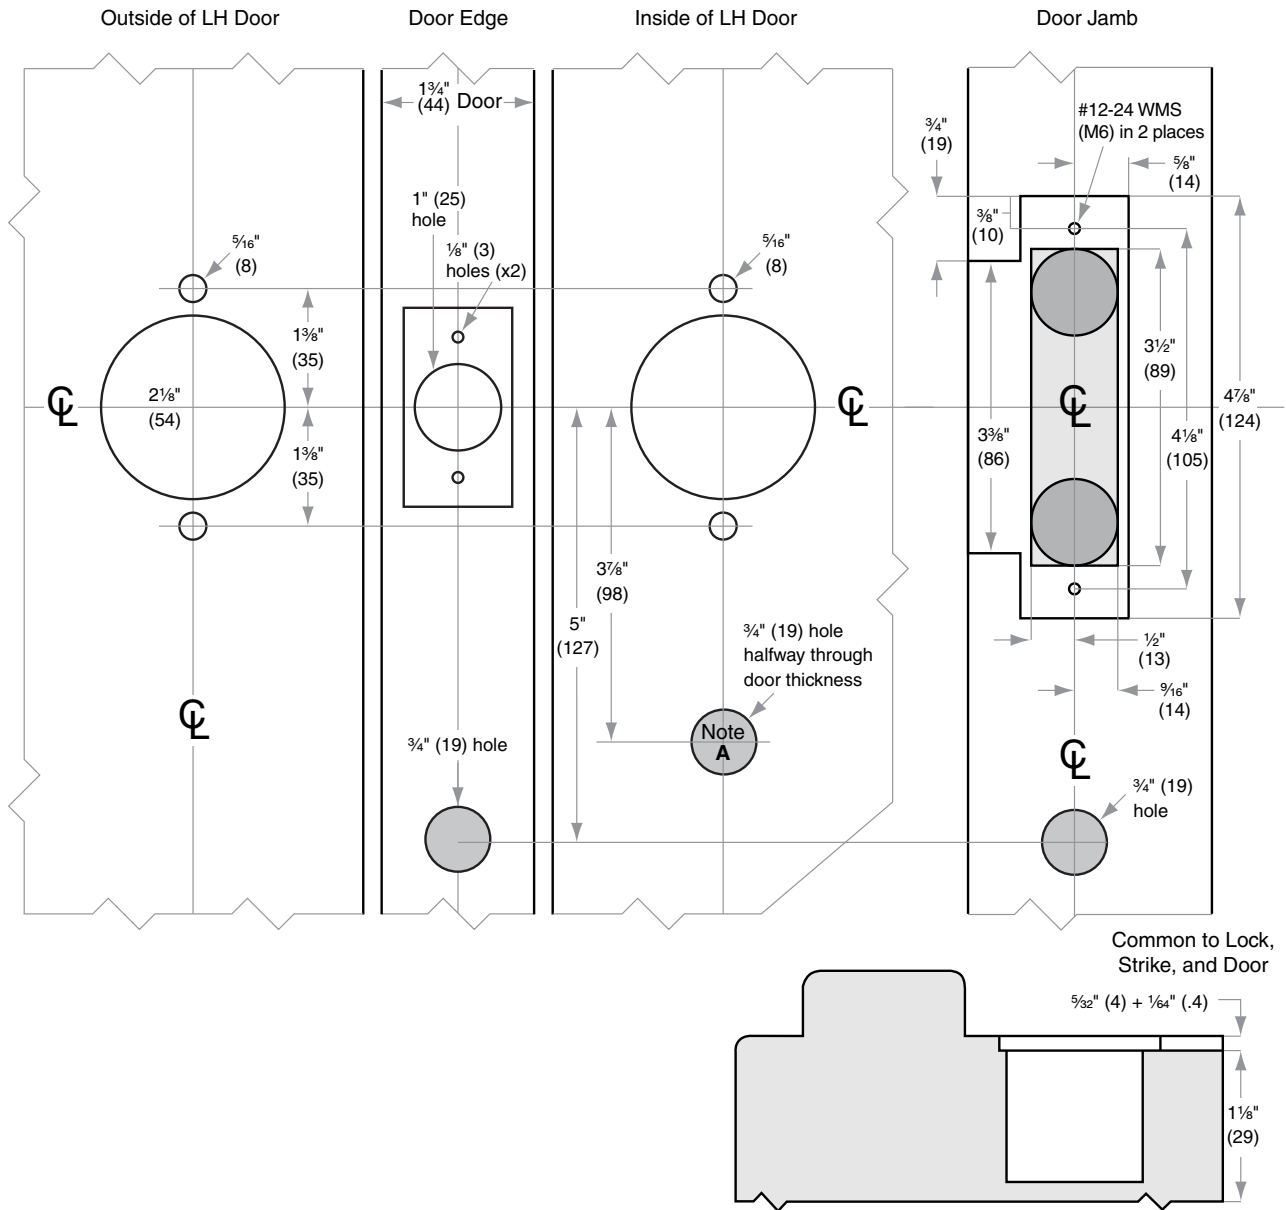

## Model NDEB

Door Type: Wood or composite, flat  
 Trim: Sectional  
 Backset: 2¾" (70 mm)

**Note A:**  
 Drill only halfway through door thickness. Do NOT drill through outside face of door.

### Left Hand (LH) Door Shown

Dimensions shown in parentheses ( ) are in millimeters.

© 2020 Allegion  
 NDEB1 Rev.05/20  
 us.allegion.com

**DRAWING IS NOT TO SCALE!**  
**Customer service: 877-671-7011**  
**We can help you find the correct guide for your product and application!**

## Model NDEB

Door Type: Metal  
 Trim: Sectional  
 Backset: 2¾" (70 mm)

**Note A:**  
 Do NOT drill through outside  
 face of door.

### Left Hand (LH) Door Shown

Dimensions shown in parentheses ( ) are in millimeters.

© 2020 Allegion  
 NDEB2 Rev.05/20  
 us.allegion.com

**DRAWING IS NOT TO SCALE!**  
**Customer service: 877-671-7011**  
**We can help you find the correct guide for your product and application!**